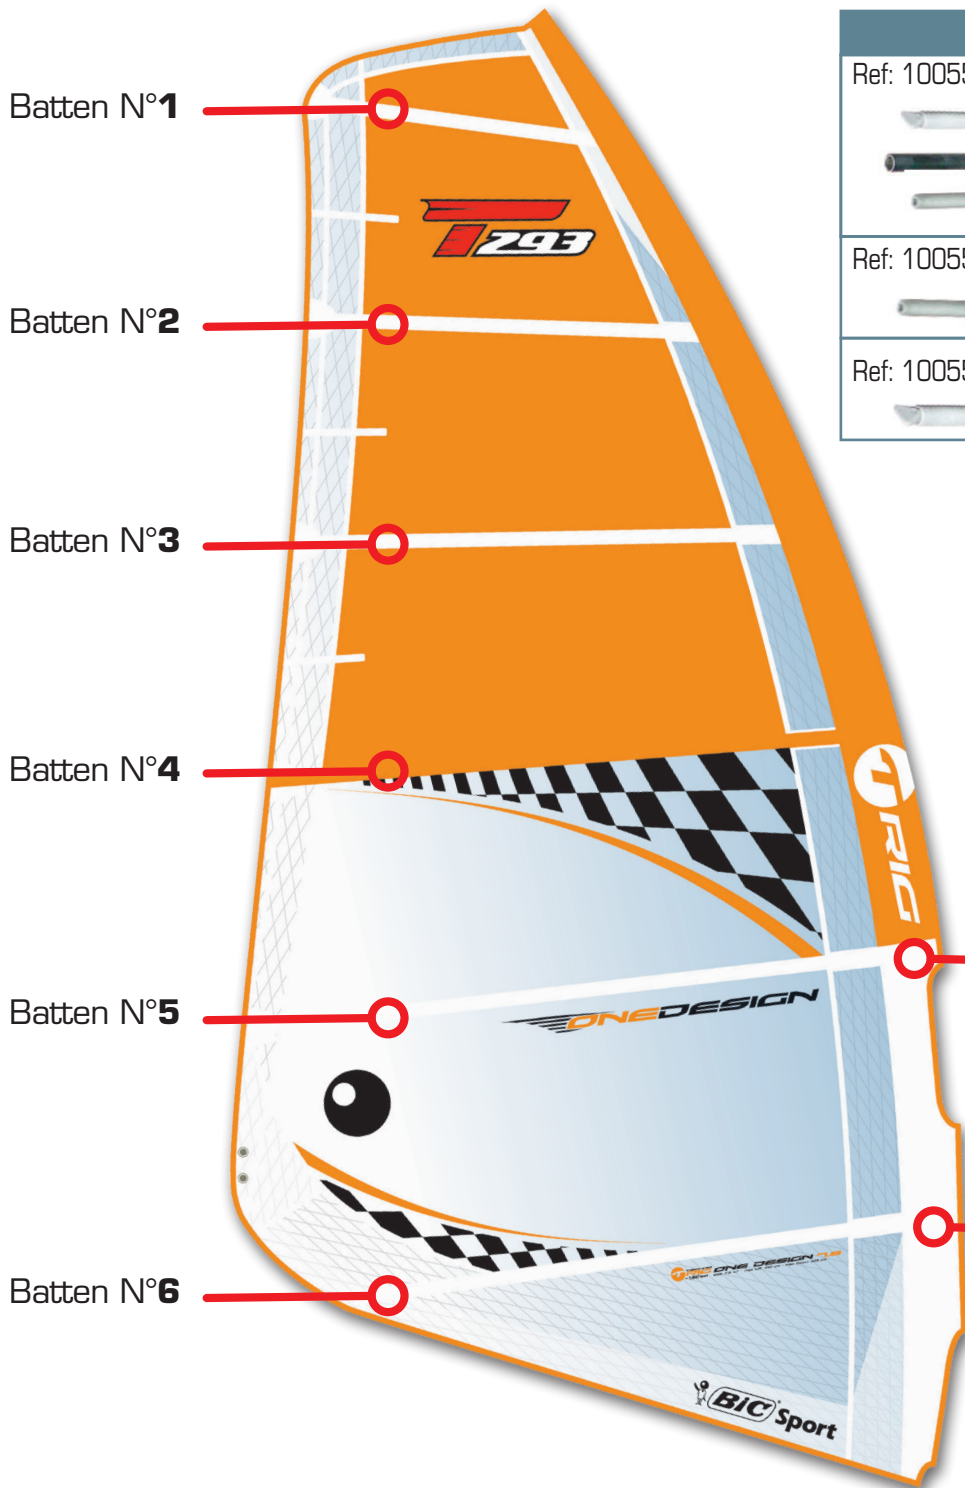

Subject to changes or modifications.

One Design - Spare parts

BATTENS		
Ref: 100556	Batten 4 + 5 OD BC	Size 2200mm
Ref: 100557	Batten Front 4 + 5 OD BC	Size 900mm
Ref: 100558	Batten 6 OD	Size 1976mm

Widget **S** **P875** Roller Cam **S** **P842**
 Ref: 100567 Ref: 100565